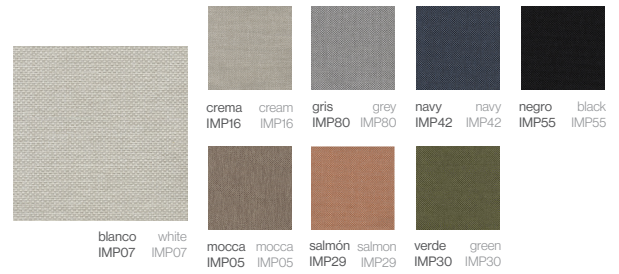

LACADO
Aluminio lacado

LACQUERED
Lacquered aluminium

Blanco
White

Crema
Cream

Gris
Grey

Chocolate
Chocolate

Olive
Olive

Negro
Black

Bronce
Bronze

Salmón
Salmon

Navy
Navy

Honey
Honey

Violeta
Violet

Pardo
Brown

Sky
Sky

Acolchado Cushion

CREVIN DOLCE

55%PP 38%PES 5%PU / Impermeable

CREVIN DOLCE

55%PP 38%PES 5%PU / Waterproof

CREVIN VITA

55%PP 38%PES 5%PU / Impermeable

CREVIN VITA

55%PP 38%PES 5%PU / Waterproof