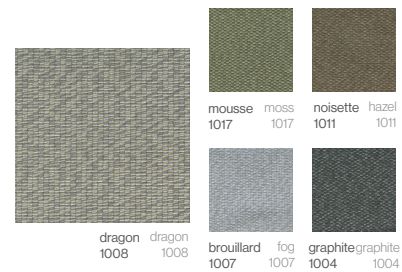

AGORA BRUMA

100% Acrylic / Water repellent

BLISS ASGARD

100% Acrylique / Imperméable