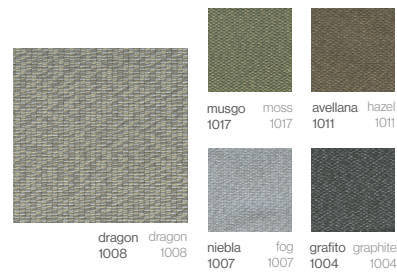

AGORA BRUMA

100% Acrylic / Water repellent

BLISS ASGARD

100% Acrílico / Impermeable