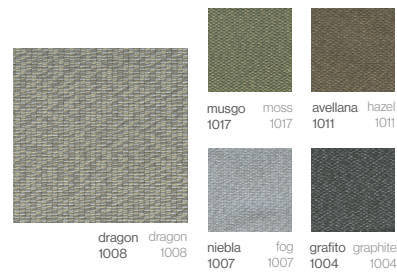

LACQUERED
Lacquered aluminium

Blanco
White

Crema
Cream

Gris
Grey

Chocolate
Chocolate

Olive
Olive

Negro
Black

Bronce
Bronze

55%PP 38%PES 5%PU / Impermeable

CREVIN DOLCE

55%PP 38%PES 5%PU / Waterproof

CREVIN VITA

55%PP 38%PES 5%PU / Impermeable

CREVIN VITA

55%PP 38%PES 5%PU / Waterproof

AGORA PANAMA

100% Acrílico / Repele el agua

AGORA PANAMA

100% Acrylic / Water repellent

AGORA BRUMA

100% Acrílico / Repele el agua

AGORA BRUMA

100% Acrylic / Water repellent

BLISS ASGARD

100% Acrílico / Impermeable

BLISS ASGARD

100% Acrylic / Waterproof

BLISS TALES

100% Acrílico / Impermeable

BLISS TALES

100% Acrylic / Waterproof

Reposabrazos Armrest