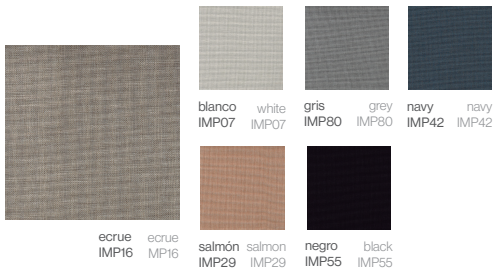

LACQUERED
Lacquered aluminium

Blanco
White

Crema
Cream

Gris
Grey

Chocolate
Chocolate

Olive
Olive

Negro
Black

Bronce
Bronze

Salmón
Salmon

Navy
Navy

Honey
Honey

Violeta
Violet

Pardo
Brown

Sky
Sky

Acolchado Cushion

CREVIN DOLCE

55%PP 38%PES 5%PU / Impermeable

CREVIN DOLCE

55%PP 38%PES 5%PU / Waterproof

CREVIN VITA

55%PP 38%PES 5%PU / Impermeable

CREVIN VITA

55%PP 38%PES 5%PU / Waterproof

AGORA PANAMA