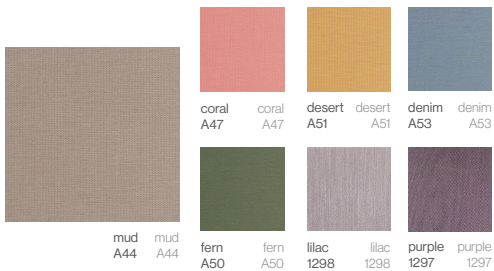

BLISS ASGARD

100% Acrylic / Waterproof

BLISS TALES

100% Acrílico / Impermeable