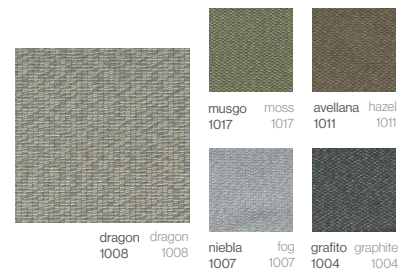

AGORA BRUMA

100% Acrylic / Water repellent