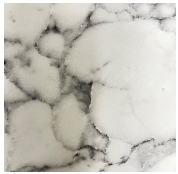

Finitions Finishes

LAQUÉ LACQUERED
Aluminium laqué Lacquered aluminium

Blanc
White

Crème
Cream

Gris
Grey

Chocolat
Chocolate

Olive
Olive

Noir
Black

Bronze
Bronze

Saumon
Salmon

Bleu Marine
Navy

Honey
Honey

Violet
Violet

Brun
Brown

Sky
Sky

Plateaux Tabletop

HPL 10 mm HPL 10 mm

Blanc
White

Blanc (borde noir)
White (black edge)

Crème
Cream

Noir
Black

HPL 12 mm HPL 12 mm

Marbre blanc
White marble

Marbre noir
Black marble