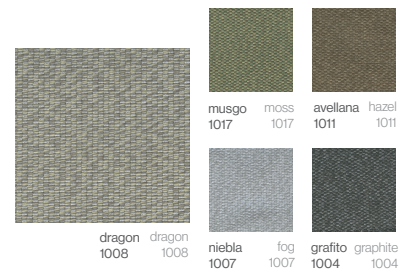

AGORA BRUMA

100% Acrylic / Water repellent