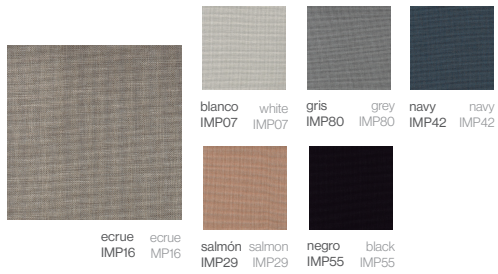

Acolchado Cushion

CREVIN DOLCE

55%PP 38%PES 5%PU / Impermeable

CREVIN DOLCE

55%PP 38%PES 5%PU / Waterproof