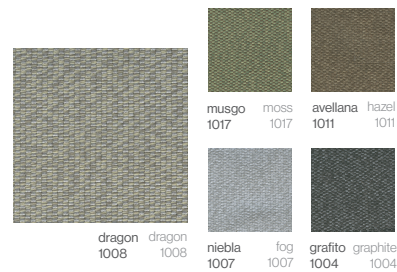

AGORA BRUMA

100% Acrylic / Water repellent