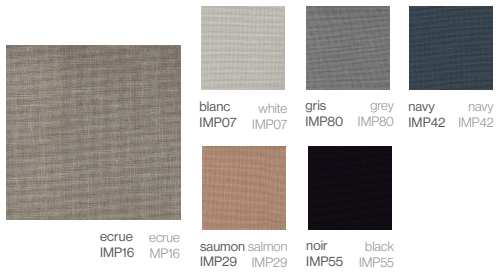

Rembourré Cushion

CREVIN DOLCE

55%PP 38%PES 5%PU / Imperméable

CREVIN DOLCE

55%PP 38%PES 5%PU / Waterproof