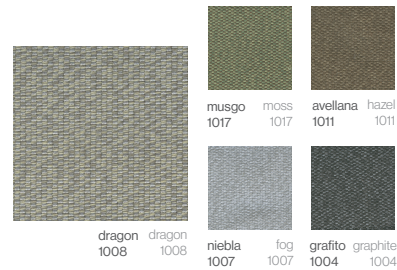

AGORA BRUMA

100% Acrylic / Water repellent