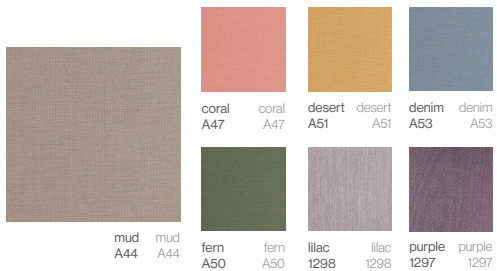

BLISS ASGARD

100% Acrylic / Waterproof