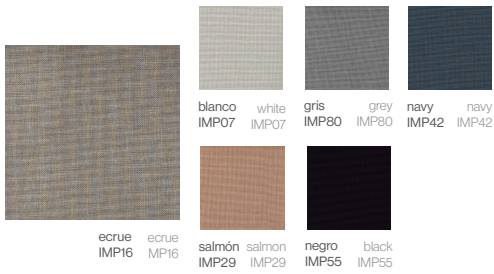

LACADO
Aluminio lacado

LACQUERED
Lacquered aluminium

Blanco
White

Crema
Cream

Gris
Grey

Chocolate
Chocolate

Olive
Olive

Negro
Black

Bronce
Bronze

Salmón
Salmon

Navy
Navy

Honey
Honey

Violeta
Violet

Pardo
Brown

Sky
Sky

Acolchado Cushion

CREVIN DOLCE

55%PP 38%PES 5%PU / Impermeable

CREVIN DOLCE

55%PP 38%PES 5%PU / Waterproof

CREVIN VITA

55%PP 38%PES 5%PU / Impermeable

CREVIN VITA

55%PP 38%PES 5%PU / Waterproof