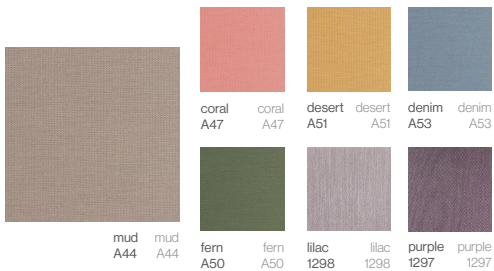

LACADO
Aluminio lacado

LACQUERED
Lacquered aluminium

Blanco
White

Crema
Cream

Gris
Grey

Chocolate
Chocolate

Olive
Olive

Negro
Black

Bronce
Bronze

Salmón
Salmon

Navy
Navy

Honey
Honey

Violeta
Violet

Pardo
Brown

Sky
Sky

Acolchado Cushion

AGORA PANAMA

100% Acrílico / Repele el agua

AGORA PANAMA

100% Acrylic / Water repellent

AGORA BRUMA

100% Acrílico / Repele el agua

AGORA BRUMA

100% Acrylic / Water repellent

BLISS ASGARD

100% Acrílico / Impermeable

BLISS ASGARD

100% Acrylic / Waterproof

BLISS TALES

100% Acrílico / Impermeable

BLISS TALES

100% Acrylic / Waterproof