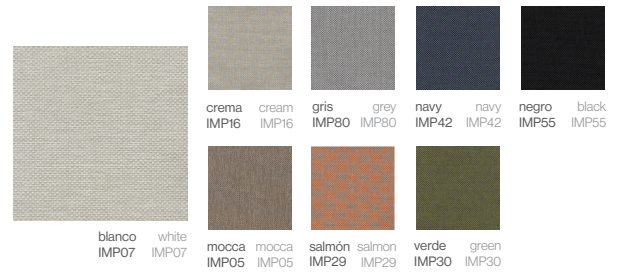

LACADO
Aluminio lacado

LACQUERED
Lacquered aluminium

Blanco
White

Crema
Cream

Gris
Grey

Chocolate
Chocolate

Olive
Olive

Negro
Black

Bronce
Bronze

Salmón
Salmon

Navy
Navy

Honey
Honey

Violeta
Violet

Pardo
Brown

Sky
Sky

Acolchado Cushion

CREVIN DOLCE

55%PP 38%PES 5%PU / Impermeable

CREVIN DOLCE

55%PP 38%PES 5%PU / Waterproof

CREVIN VITA

55%PP 38%PES 5%PU / Impermeable

CREVIN VITA

55%PP 38%PES 5%PU / Waterproof