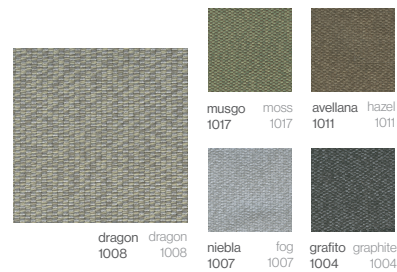

Crema
Cream

Gris
Grey

Chocolate
Chocolate

Olive
Olive

Negro
Black

Bronce
Bronze

Salmón
Salmon

Navy
Navy

55%PP 38%PES 5%PU / Waterproof

CREVIN VITA

55%PP 38%PES 5%PU / Impermeable

CREVIN VITA

55%PP 38%PES 5%PU / Waterproof

AGORA PANAMA

100% Acrílico / Repele el agua

AGORA PANAMA

100% Acrylic / Water repellent

AGORA BRUMA

100% Acrílico / Repele el agua

AGORA BRUMA

100% Acrylic / Water repellent

BLISS ASGARD

100% Acrílico / Impermeable

BLISS ASGARD

100% Acrylic / Waterproof

BLISS TALES

100% Acrílico / Impermeable

BLISS TALES

100% Acrylic / Waterproof