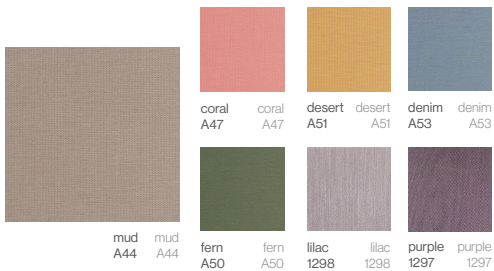

Crema
Cream

Gris
Grey

Chocolate
Chocolate

Olive
Olive

Negro
Black

Bronce
Bronze

Salmón
Salmon

Navy
Navy

55%PP 38%PES 5%PU / Waterproof

CREVIN VITA

55%PP 38%PES 5%PU / Impermeable

CREVIN VITA

55%PP 38%PES 5%PU / Waterproof

AGORA PANAMA

100% Acrílico / Repele el agua

AGORA PANAMA

100% Acrylic / Water repellent

AGORA BRUMA

100% Acrílico / Repele el agua

AGORA BRUMA

100% Acrylic / Water repellent

BLISS ASGARD

100% Acrílico / Impermeable

BLISS ASGARD

100% Acrylic / Waterproof

BLISS TALES

100% Acrílico / Impermeable

BLISS TALES

100% Acrylic / Waterproof