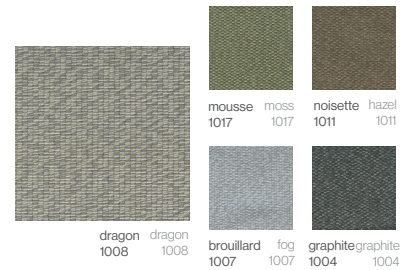

AGORA BRUMA

100% Acrylic / Water repellent