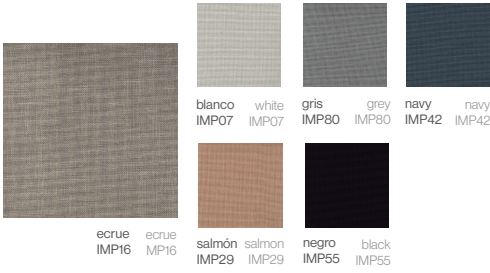

LACADO
Aluminio lacado

LACQUERED
Lacquered aluminium

Blanco
White

Crema
Cream

Gris
Grey

Chocolate
Chocolate

Olive
Olive

Negro
Black

Bronce
Bronze

Salmón
Salmon

Navy
Navy

Honey
Honey

Violeta
Violet

Pardo
Brown

Sky
Sky

Acolchado Cushion

CREVIN DOLCE

55%PP 38%PES 5%PU / Impermeable

CREVIN DOLCE

55%PP 38%PES 5%PU / Waterproof

CREVIN VITA

55%PP 38%PES 5%PU / Impermeable

CREVIN VITA

55%PP 38%PES 5%PU / Waterproof