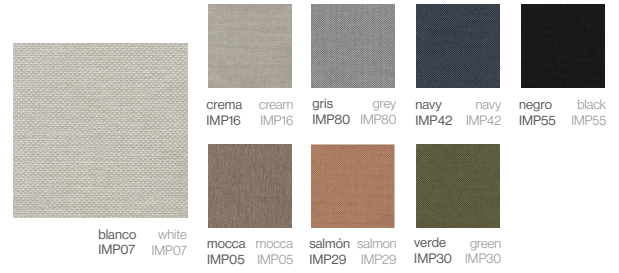

LACADO
Aluminio lacado

LACQUERED
Lacquered aluminium

Blanco
White

Crema
Cream

Gris
Grey

Chocolate
Chocolate

Olive
Olive

Negro
Black

Bronce
Bronze

Salmón
Salmon

Navy
Navy

Honey
Honey

Violeta
Violet

Pardo
Brown

Sky
Sky

Acolchado Cushion

CREVIN DOLCE

55%PP 38%PES 5%PU / Impermeable

CREVIN DOLCE

55%PP 38%PES 5%PU / Waterproof

CREVIN VITA

55%PP 38%PES 5%PU / Impermeable

CREVIN VITA

55%PP 38%PES 5%PU / Waterproof