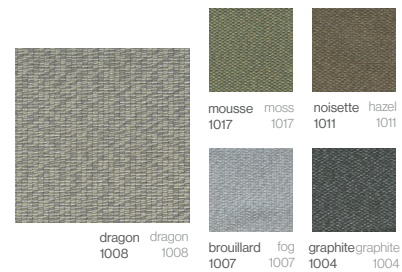

AGORA BRUMA

100% Acrylic / Water repellent