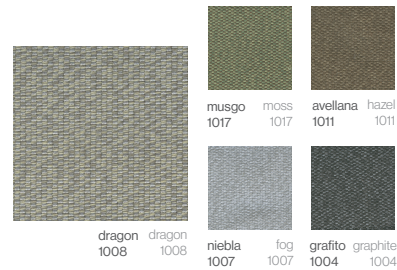

Crema
Cream

Gris
Grey

Chocolate
Chocolate

Olive
Olive

Negro
Black

Bronze
Bronze

Salmón
Salmon

Navy
Navy

55%PP 38%PES 5%PU / Waterproof

CREVIN VITA

55%PP 38%PES 5%PU / Impermeable

CREVIN VITA

55%PP 38%PES 5%PU / Waterproof

AGORA PANAMA

100% Acrílico / Repele el agua

AGORA PANAMA

100% Acrylic / Water repellent

AGORA BRUMA

100% Acrílico / Repele el agua

AGORA BRUMA

100% Acrylic / Water repellent

BLISS ASGARD

100% Acrílico / Impermeable

BLISS ASGARD

100% Acrylic / Waterproof

BLISS TALES

100% Acrílico / Impermeable

BLISS TALES

100% Acrylic / Waterproof