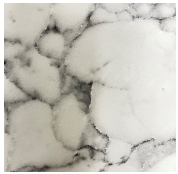

## Finitions Finishes

LAQUÉ LACQUERED  
Aluminium laqué Lacquered aluminium

Blanc  
White

Crème  
Cream

Gris  
Grey

Chocolat  
Chocolate

Olive  
Olive

Noir  
Black

Bronze  
Bronze

Saumon  
Salmon

Bleu Marine  
Navy

Honey  
Honey

Violet  
Violet

Brun  
Brown

Sky  
Sky

Or  
Gold

## Plateaux Tabletop

---

HPL 10 mm HPL 10 mm

**Blanc**  
White

**Blanc (bord noir)**  
White (black edge)

**Crème**  
Cream

**Noir**  
Black

HPL 12 mm HPL 12 mm

**Marbre blanc**  
White marble

**Marbre noir**  
Black marble

**Corten**  
Corten

VIDRIO GLASS

**Blanc**  
White

**Crème**  
Cream

**Noir**  
Black

**Transparent**  
Transparent