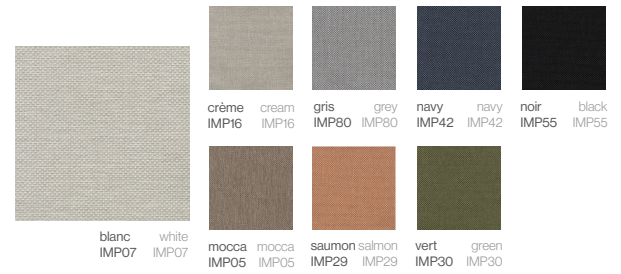

CREVIN VITA

55%PP 38%PES 5%PU / Waterproof