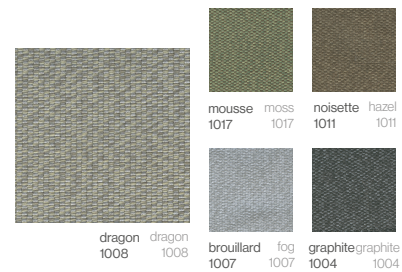

AGORA BRUMA

100% Acrylic / Water repellent