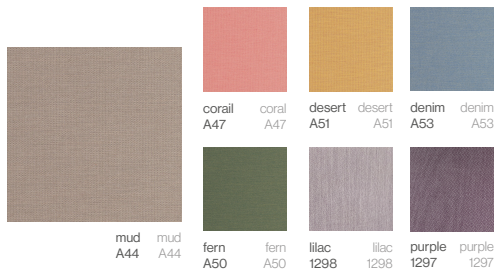

BLISS ASGARD

100% Acrylic / Waterproof