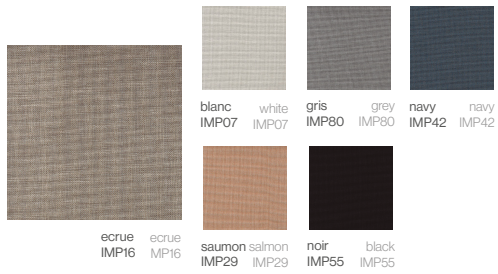

Rembourré Cushion

CREVIN DOLCE

55%PP 38%PES 5%PU / Imperméable

CREVIN DOLCE

55%PP 38%PES 5%PU / Waterproof