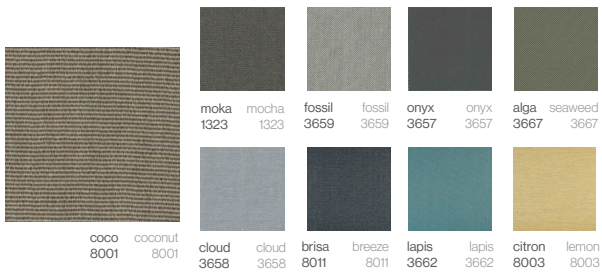

AGORA PANAMA

100% Acrylic / Water repellent