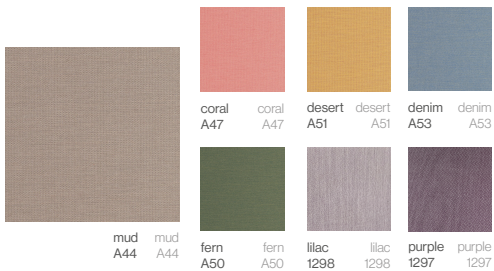

BLISS ASGARD

100% Acrylic / Waterproof