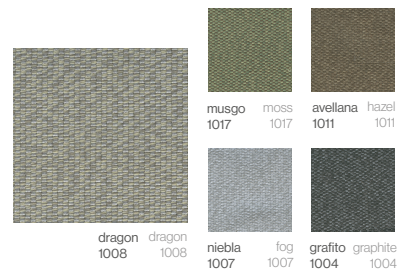

AGORA BRUMA

100% Acrylic / Water repellent