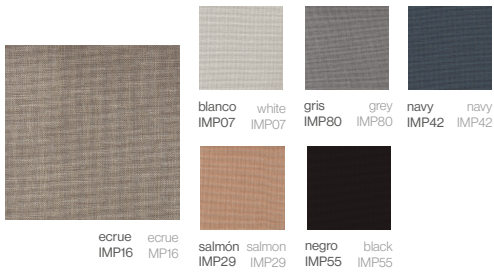

Acolchado Cushion

CREVIN DOLCE

55%PP 38%PES 5%PU / Impermeable

CREVIN DOLCE

55%PP 38%PES 5%PU / Waterproof