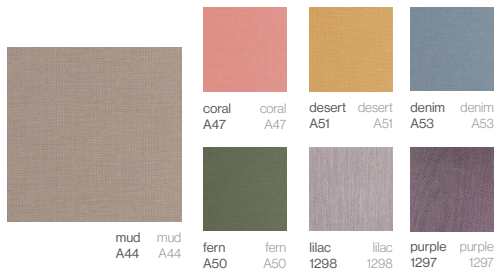

BLISS ASGARD

100% Acrylic / Waterproof