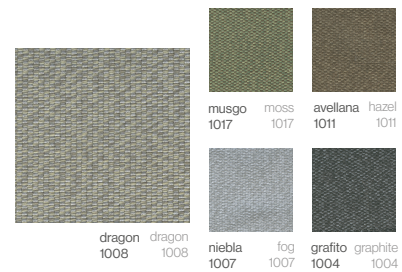

AGORA BRUMA

100% Acrylic / Water repellent