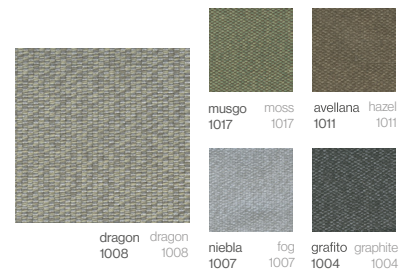

AGORA BRUMA

100% Acrylic / Water repellent